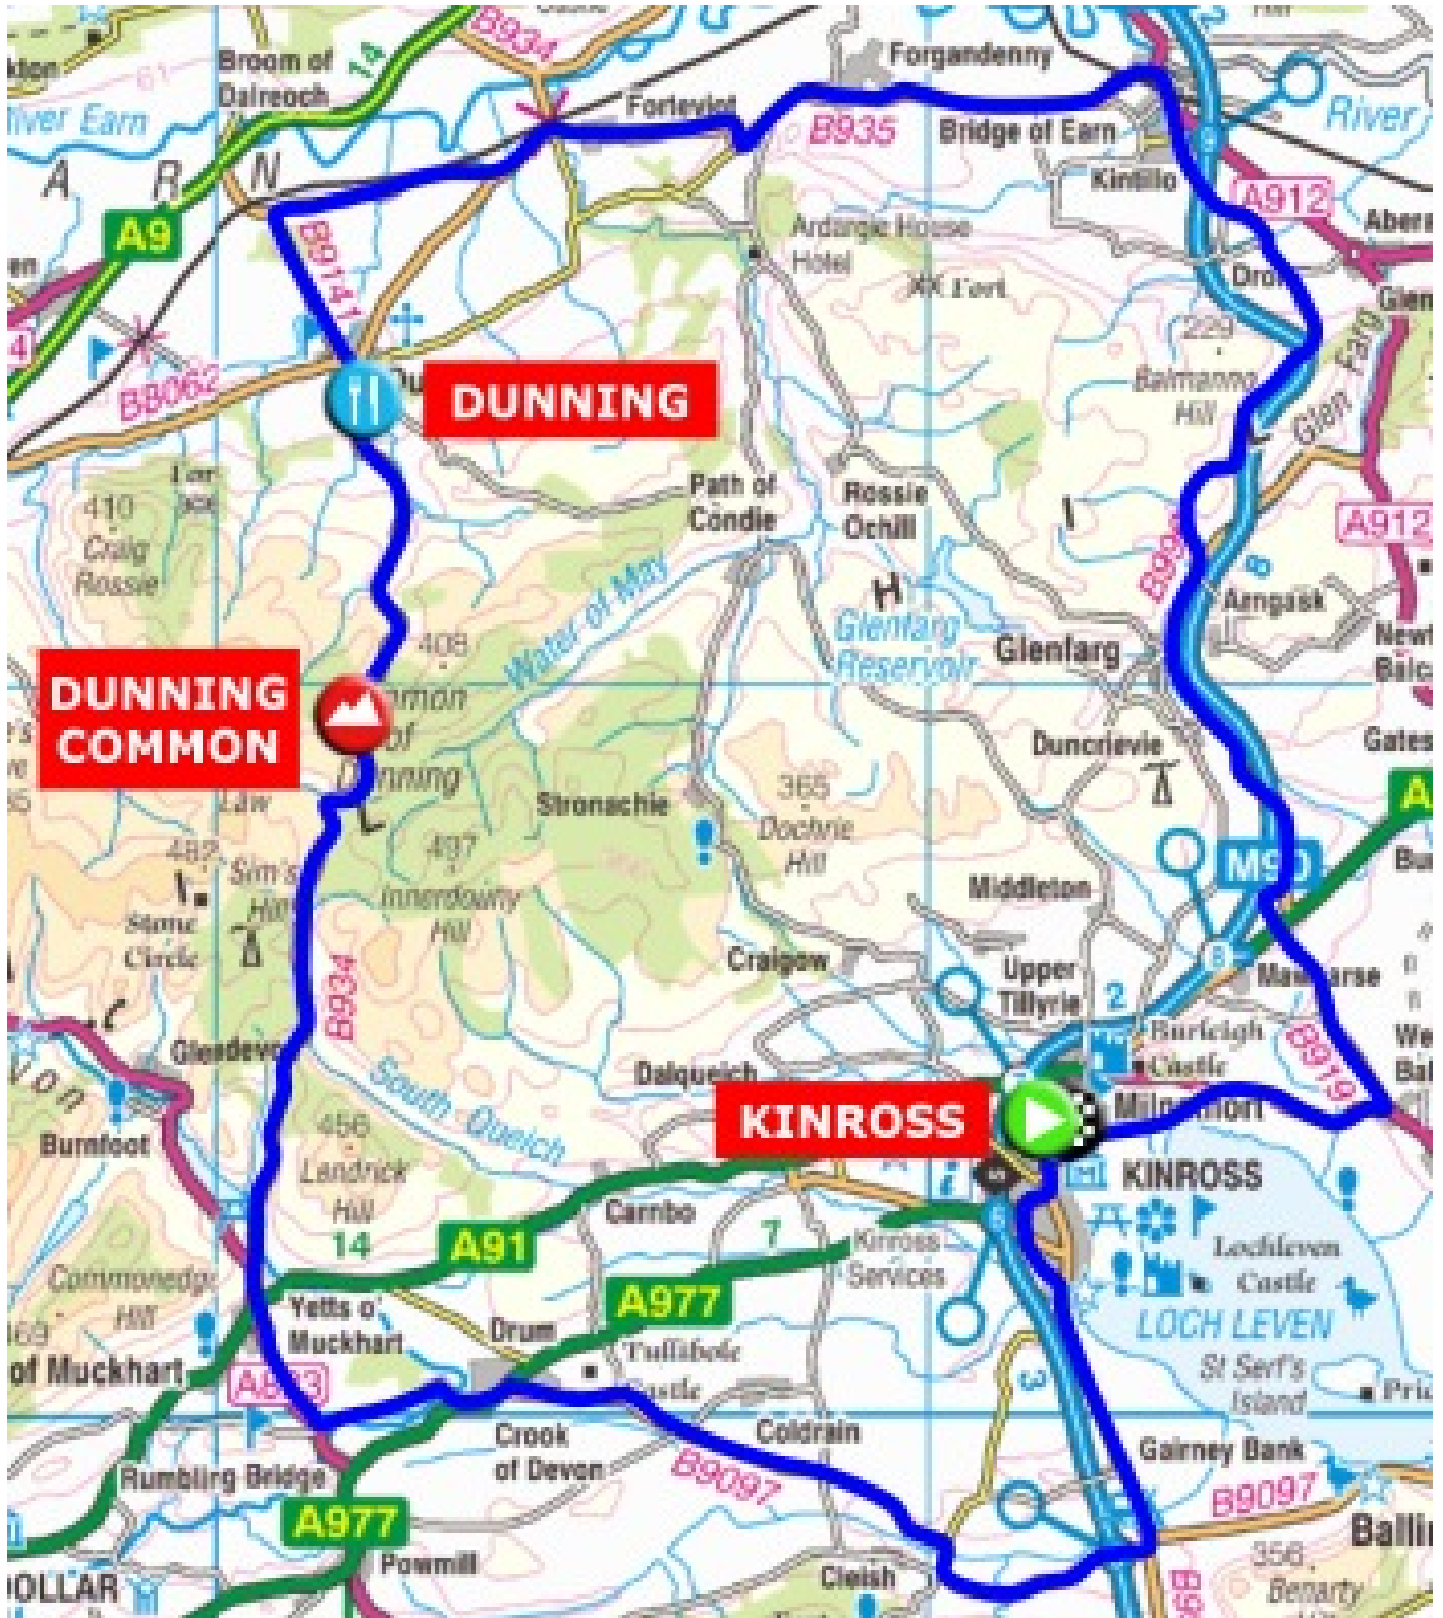

BLUE ROUTE

75 Km

SPORTIVE KINROSS

Proud to support